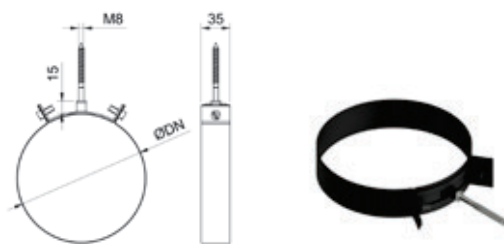

Soporte M-8

Support pipe clip / Collier soutien tuyaux

∅	Referencia	€/Ud	
100	ABVM8100	1	1
110	ABVM8110	1	1
120	ABVM8120	1	1
125	ABVM8125	1	1
150	ABVM8150	1	1
180	ABVM8180	1	1
200	ABVM8200	1	1
250	ABVM8250	1	1
300	ABVM8300	1	1