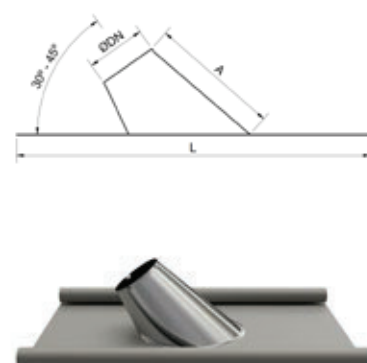

Cubreaguas plomo de 30°/45°

30°/45° lead water cover / Solin plomb 30°/45°

∅	Referencia	€/Ud	L	A	
80	CUI13045		800	270	1
150	CUI20045		800	325	1
200	CUI25045		1000	375	1