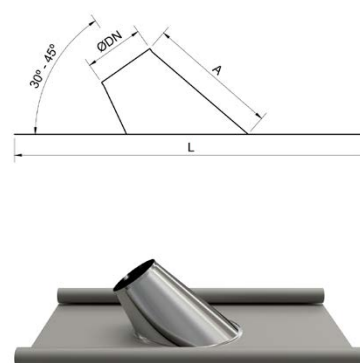

Cubreaguas plomo de 30°/45°

30°/45° lead water cover / Solin plomb 30°/45°

Ø	Referencia	€/Ud	L	A	
130	CUI13045		800	270	1
200	CUI20045		800	325	1
250	CUI25045		1000	375	1